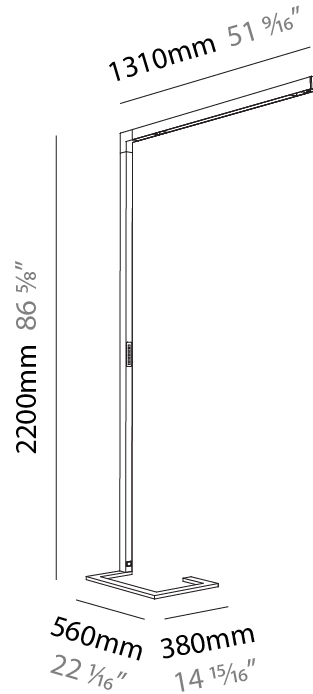

HYPRO-F 90 PORTABLE

A340004-

base number   Color   Finishes   Finishes   Finishes   Finishes   Finishes   Diffuser

1. To build a product code in our configurator select the specify button on the base model # product page
2. To build a manual product code on this datasheet choose from the options listed below in blue font and add the suffix to the base model #

GENERAL

Series: Hypro
Subseries: Hypro-F 90
Brand: Prolicht
Division: Architectural
Mounting Type: Portable
Mounting Location: Floor
Subcategory: Floor

PHYSICAL

Shape: Abstract
Length (mm): 1310
Length (in): 51 ⁹/₁₆"
Width (mm): 380
Width (in): 14 ¹⁵/₁₆"
Height (mm): 2200
Height (in): 86 ⁵/₈"
Light Distribution: Direct / Indirect
Diffuser: PMMA - Micro-prism / Rico
Fixture Finish: ANA / SSR / BKV / CWI / CRY / HAB / MSR / UFT / ITA / RUA / OGR / FTG / MYG / RWR / LOD / PUS / FRO / FUP / KIA / POP / BLS / SPG / MEY / GOH / GUM / CHC / COM / ABZ / JAG / OBR / MOS / ROR
Fixture Material: Aluminum Die Cast

ELECTRICAL

Lamp Type: LED (Zhaga Standard)
Input Wattage (W): 96
Total Output Wattage (W): 87.3
Driver Included: Yes
Driver Location: Integrated
Input Voltage (V): 120 - 277

LED

Color Temperature (°K): 3000 / 4000 / TW
Max. Delivered Lumen (lm): 4068-7001
CRI: >90 CRI

OPTICAL

RATINGS AND CERTIFICATIONS

Certified By: Certified for North American Standards
IP rating: IP20